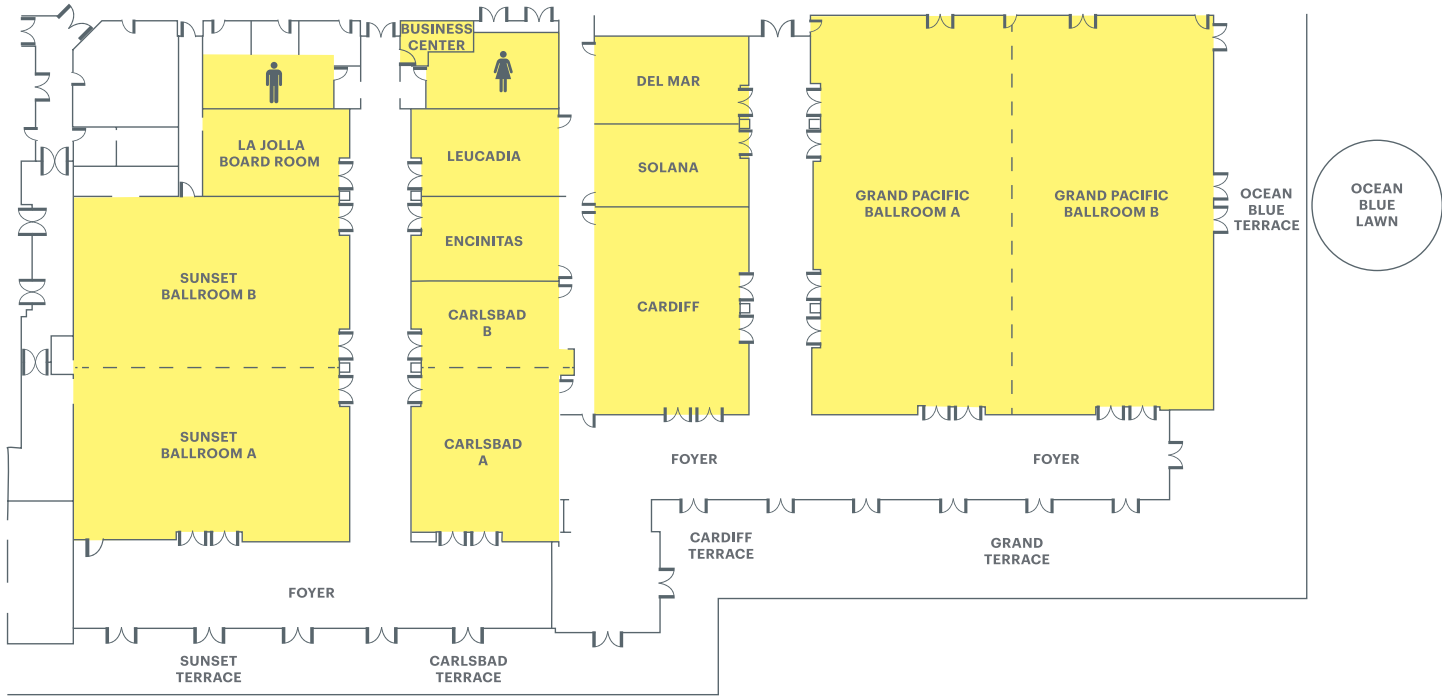

Floor Plans

CONFERENCE CENTER